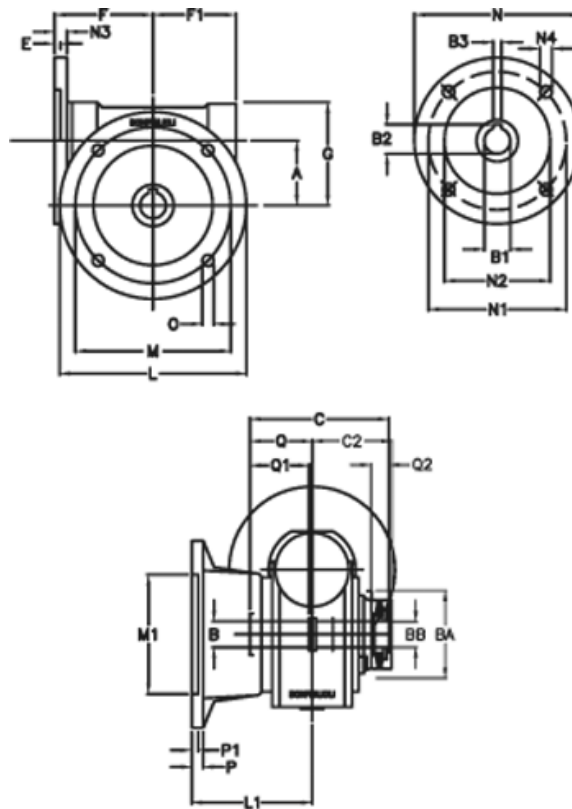

Article number: 390204402842316

Description: Worm Gear with Torque Limiter  
VF 44-L1-F-28-P63B14

## Measures

|            |                               |          |          |
|------------|-------------------------------|----------|----------|
| a = 44.60  | C2 = 48                       | m = 87   | P = 9    |
| B = 18     | Description = VF 44F-xx-63B14 | M1 = 60  | P1 = 7   |
| B1 E7 = 11 | E = 2.0                       | N = 90   | Q = 32.0 |
| B2 = 12.8  | F = 65                        | N1 = 75  | Q1 = 32  |
| B3 H9 = 4  | F1 = 54                       | N2 = 60  | Q2 = 12  |
| BA = 40    | g = 71                        | N3 = 8.0 |          |
| BB H7 = 11 | L = 110                       | N4 = 5.5 |          |
| C = 79     | L1 = 60.5                     | O = 8.5  |          |